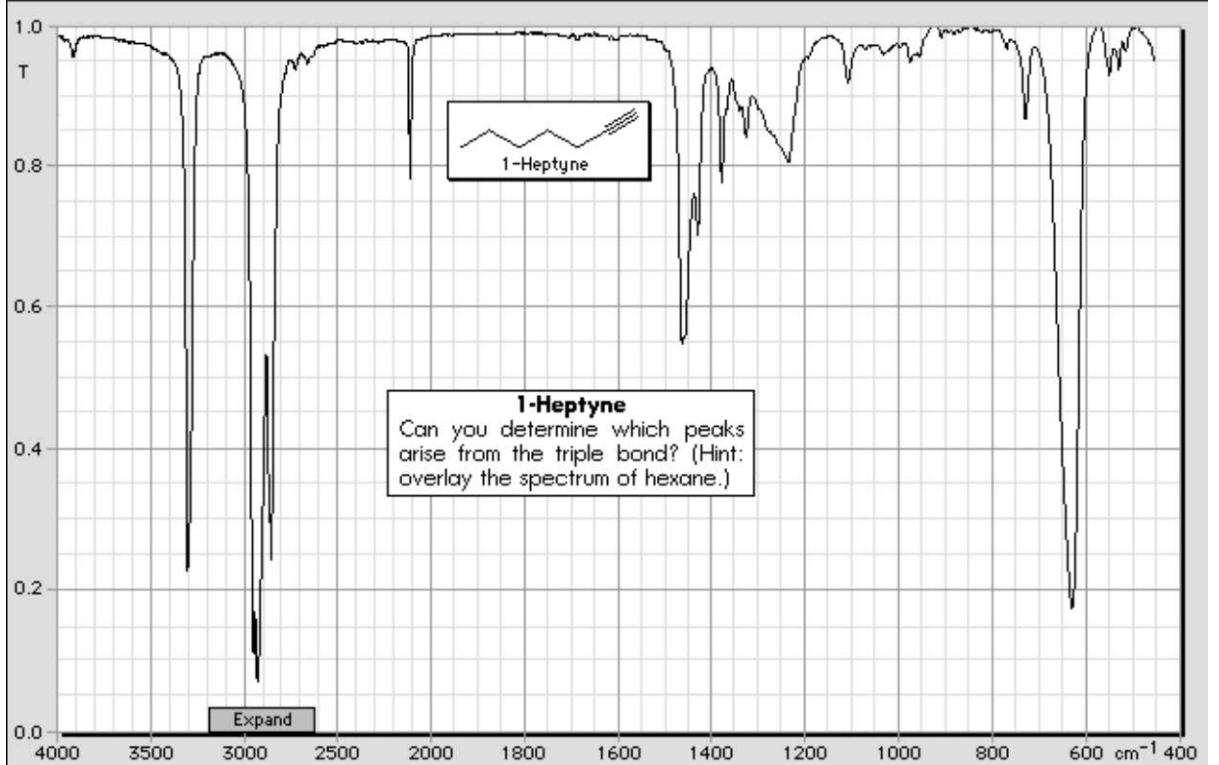

Spectra Control Overlay