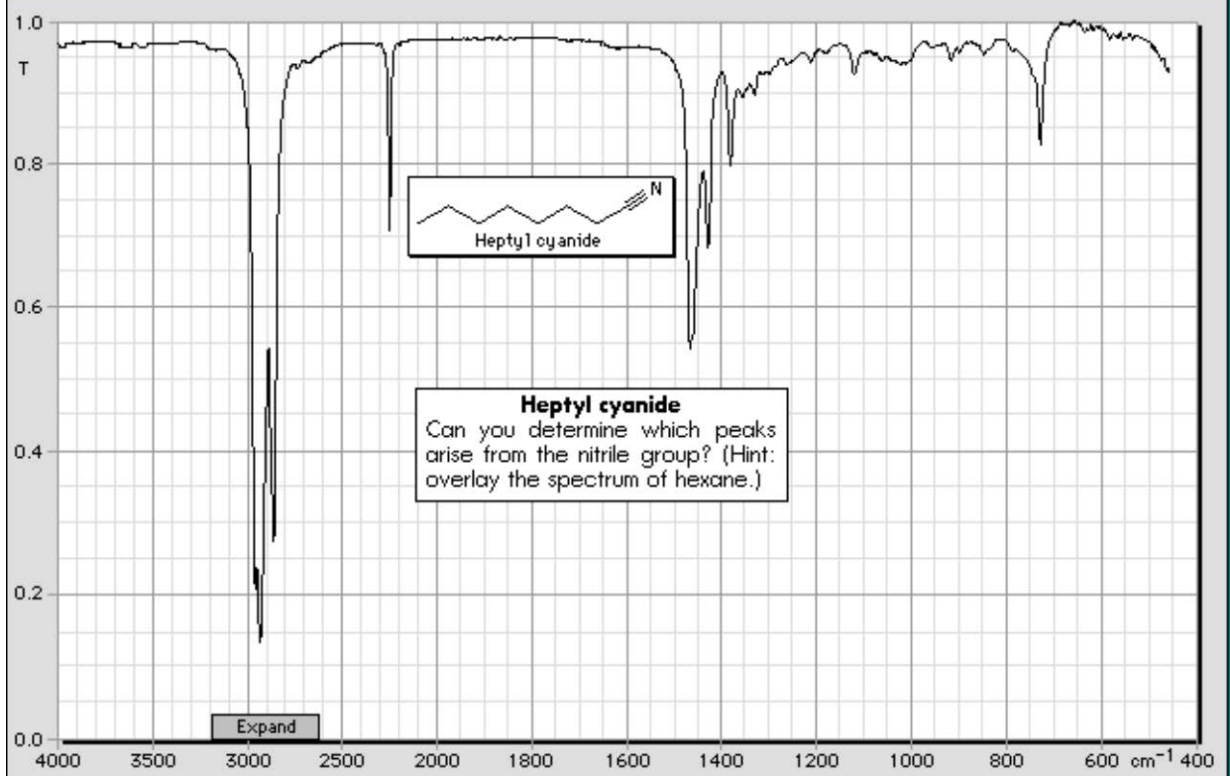

Spectra Control Overlay